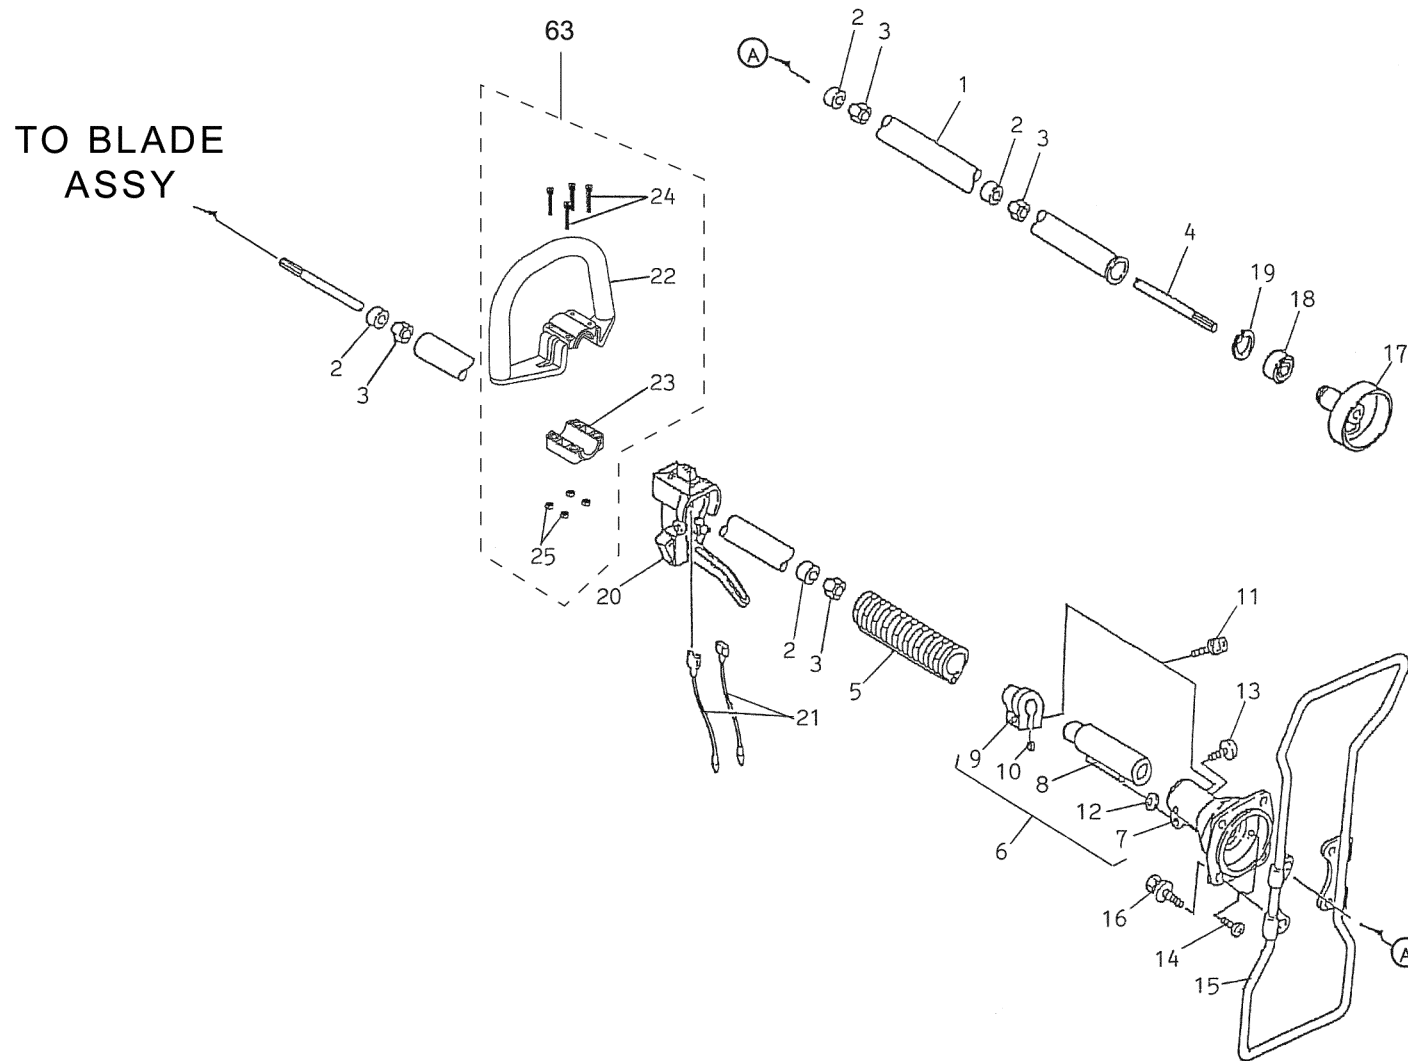

AHS2470M

TLE24FD-145

BODY

AHS2470M

TLE24FD-145

BODY

REF NO	PART NO	DESCRIPTION	QTY	NOTES
01	AHS001	DRIVE HOUSING ASSY	1	
04	AHS002	DRIVE SHAFT	1	
05	PW24005A	GRIP-DRIVE HOUSING	1	
06	PW25006	CLUTCH CASE ASSY	1	
07	PW25007	CASE-CLUTCH	1	
08	PW25008	INNER CASE W/CUSHION	1	
09	PW25009	HOLDER-CASE CLUTCH	1	
10	PW25010	COLLAR-SMALL	1	
11	B05X30W	BOLT W/WASHERS 5X30	2	
12	PW25012	COLLAR-LARGE	1	
13	AH26040	SCREW-TAPPING 5X14	1	
14	S05X10	SCREW 5X10	2	
15	PW24008	STAND	1	
16	B06X20W	BOLT W/WASHERS 6X20	4	
17	PW25017B	DRUM-CLUTCH	1	
18	PW24011	BEARING (6201-2RU)	1	
19	PW25019	RING-SNAP #12	1	
20	PW24015A	THROTTLE LEVER ASSY	1	
21	PW24016	WIRE-LEAD	2	
22	PW27507	LOOP HANDLE	1	
23	PW27508	BRACKET-LOOP HANDLE	1	
24	PW27509	SCREW-W/WASHERS-5X35-BLACK	4	
25	PW27510	NUT 5-BLACK	4	
63	PW27506	LOOP HANDLE ASSY	1