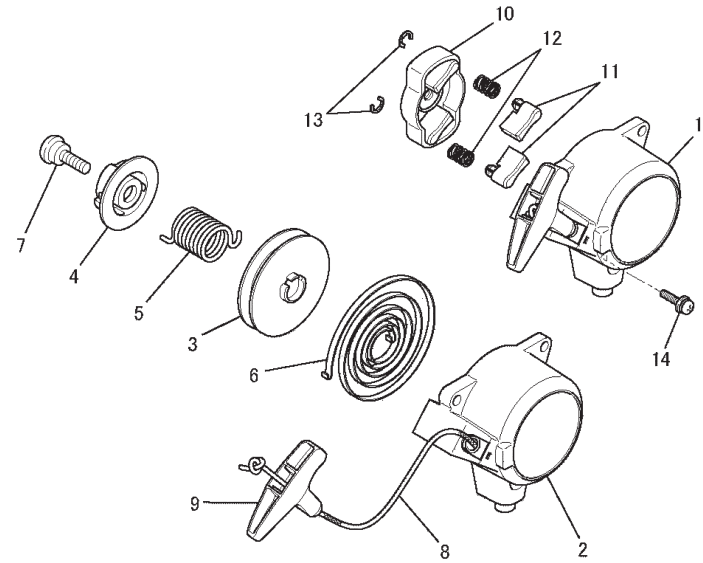

FLYWHEEL MAGNETO SYSTEM

REF NO	PART NO	DESCRIPTION	QTY	NOTES
01	TLE24027	ROTOR	1	
02	TLE24028	COIL-IGNITION	1	
03	TLE24029	CAP-PLUG	1	
04	TLE24030	WASHER	2	
05	BPMR8Y	NGK SPARK PLUG	1	
06	TLE24031	BOLT&WASHER	2	
07	TLE24032	WIRE-LEAD	1	

MUFFLER SYSTEM

REF NO	PART NO	DESCRIPTION	QTY	NOTES
01	TLE24041	GASKET-MUFFLER	1	
02	TLE24042	MUFFLER-ASSY	1	
03	TLE24043	SPARK-ARRESTER	1	
04	TLE23054	SCREW	1	
05	TLE24044	SCREW	1	
06	TLE24045	NUT-FLANGE	2	

THIS PAGE INTENTIONALLY LEFT BLANK

AHS2470M

TLE24FD-145

THROTTLE LEVER

REF NO	PART NO	DESCRIPTION	QTY	NOTES
	PW24015A	THROTTLE LEVER ASSY	1	
01A	PW24015-01A	BODY-UPPER	1	
01B	PW24015-01B	BODY-LOWER	1	
02	PW24015-02	SWITCH	1	
03	PW24015-03	COVER	1	
04	PW24015-04	SPRING	1	
05	PW24015-05	SCREW 3X8	1	
06	PW24015-06	PLATE-GROUND R	1	
07	PW24015-07	PLATE-GROUND L	1	
08	PW24015-05	SCREW 3X8	2	
09	PW24015-09	LEVER	1	
10	PW24015-10	SHAFT	1	
11	PW24015-11	SPRING	1	
12	PW24015-12	STOPPER	1	
13	PW24015-13	SPRING-RETURN	1	
14	PW24015-14	E-RING	1	
15A	214B0520	SCREW 5X20	2	
16A	311B0500	NUT 5MM	2	

BLADE ASSY

REF NO	PART NO	DESCRIPTION	QTY	NOTES
35	AH27035	SOCKET SCREW-5x14	4	
36	B05X25W	BOLT W/WASHERS 5X25	1	
37	AH27036	SCREW-5x12	1	
38	AH27037	GREASE KEEPER	1	
39	AH27038	PLATE-GUIDE	1	
40	AH27039	SOCKET SCREW-5x16	1	
41	AH26048	COVER-BLADE	1	
42	AH27041	BUTTON SCREW-6x12	1	
43	AH27042	GRIP	1	
44	AH27043	WASHER-SMALL-10	2	
45	AH27044	SPRING 1.6x16. 5X37. 5	1	
46	186B0612	BOLT 6X12 W/WASHER	1	
47	SW006	WASHER-SPRING 6MM	1	
48	AH27047	WASHER-6	1	
49	AH27048	PLATE	1	
50	B06X20W	BOLT W/WASHERS 6X20	1	
51	AH27050	LEVER	1	
52	AH27051	BUSH L	1	
53	AH27052	SPRING 1.6x10.8	1	
54	AH27053	WASHER 6x1.6	1	
55	AH27054	SOCKET SCREW 5x8	1	
56	AH27055	PLATE-SUPPORT	1	
57	AH27056	SPRING-PLATE	1	
58	AH27057	SPRING-WAVE, 10	2	
59	AH27058	BOLT W/WASHER-6x16	1	
60	SFW005	WASHER 5MM	1	