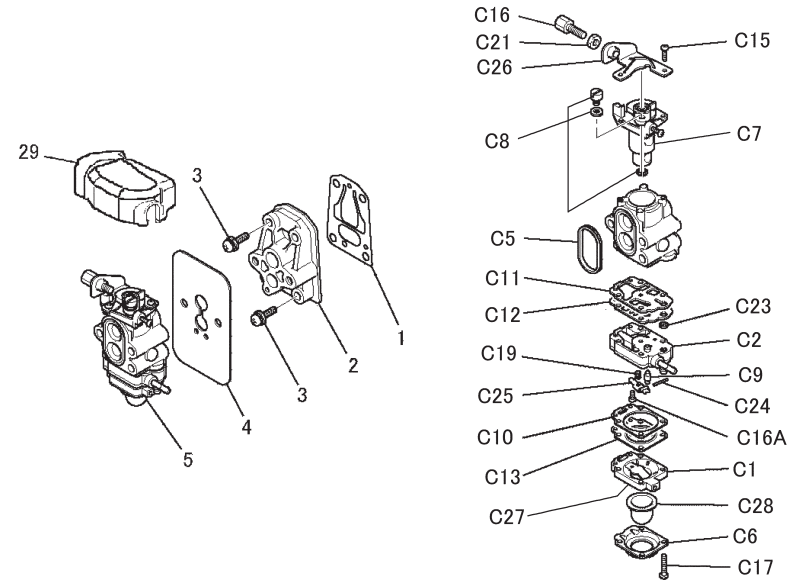

AHS2470M

TLE24FD-145

CARBURETOR SYSTEM

REF NO	PART NO	DESCRIPTION	QTY	NOTES
01	TLE24033	GASKET-INSULATOR	1	
02	TLE24034	INSULATOR	1	
03	TLE23044	SCREW & WASHER	4	
04	TLE24035	GASKET-CARBURETOR	1	
05	TLE24C00-M	CARBURETOR ASSY	1	
29	THCVR	DUST COVER	1	
C01	TF22C01	BODY ASSY-AIR PURGE	1	
C02	TF22C02	BODY ASSY-PUMP	1	
C05	TH26C05Z	O-RING	1	
C06	TF22C05	COVER-PRIMER PUMP	1	
C07	TLE24C07M	VALVE ASSY-THROTTLE	1	
C08	TF22C07	SWIVEL ASSY	1	
C09	TF22C08	VALVE-INLET NEEDLE	1	
C10	TF22C10	GASKET-METERING DIAPHRAGM	1	
C11	TEX54C11XA	GASKET-PUMP	1	
C12	TF22C13	DIAPHRAGM-PUMP	1	
C13	TJ27C13V	DIAPHRAGM ASSY-METERING	1	
C15	TF22C19	SCREW-COLLAR THROTTLE	2	
C16	TLE33C16	SCREW-CABLE ADJUST KIT	1	
C16A	TF22C20	SCREW-METERING LEVER PIN	1	
C17	TF22C18	SCREW-COVER	4	
C19	TF22C21	SPRING-METERING LEVER	1	
C21	TEX54C21XA	NUT-CABLE ADJUST	1	
C23	TF22C23	SCREEN-FUEL INLET	1	
C24	TF22C24	PIN-METERING LEVER	1	
C25	TF22C26	LEVER-METERING	1	
C26	TF22C27	BRACKET-CABLE	1	
C27	TF22C28	VALVE-CHECK	1	
C28	TF22C29	PRIMER-BULB	1	
CRK	TJ27V-CRK	CRK		

AHS2470M

TLE24FD-145

CLUTCH SYSTEM

REF NO	PART NO	DESCRIPTION	QTY	NOTES
01	TLE24046	CLUTCH	1	
02	TLE24047	BOLT-CLUTCH	2	
03	TLE24048	WASHER	2	
04	TLE23059	WASHER	2	

CONTROL SYSTEM

REF NO	PART NO	DESCRIPTION	QTY	NOTES
01	TLE24061	WIRE-THROTTLE	1	

CRANKSHAFT, PISTON SYSTEM

REF NO	PART NO	DESCRIPTION	QTY	NOTES
01	TLE24021	CRANKSHAFT-ASSY	1	
02	TLE24022	PISTON	1	
03	TLE23029	PIN-PISTON	1	
04	TLE24023	KEY-WOODRUFF	1	
05	TLE24024	RING-TOP	2	
06	TLE23031	CLIP-PISTON PIN	2	
07	TLE24025	BEARING-NEEDLE	1	
08	TLE24026	NUT-CONICAL-SPG	1	