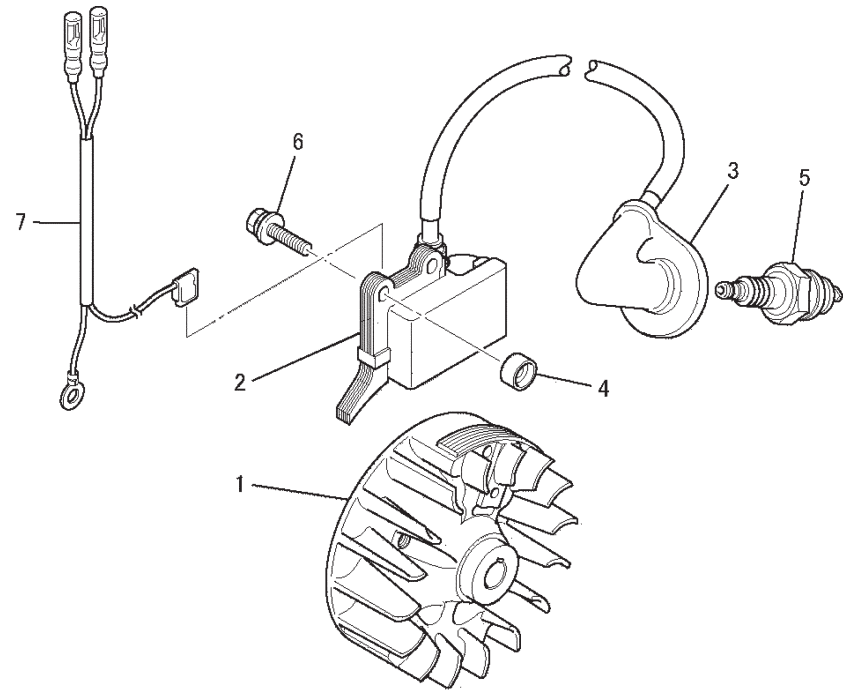

FLYWHEEL MAGNETO SYSTEM

REF NO	PART NO	DESCRIPTION	QTY	NOTES
01	TLE24027	ROTOR	1	
02	TLE24028	COIL-IGNITION	1	
03	TLE24029	CAP-PLUG	1	
04	TLE24030	WASHER	2	
05	BPMR8Y	NGK SPARK PLUG	1	
06	TLE24031	BOLT&WASHER	2	
07	TLE24032	WIRE-LEAD	1