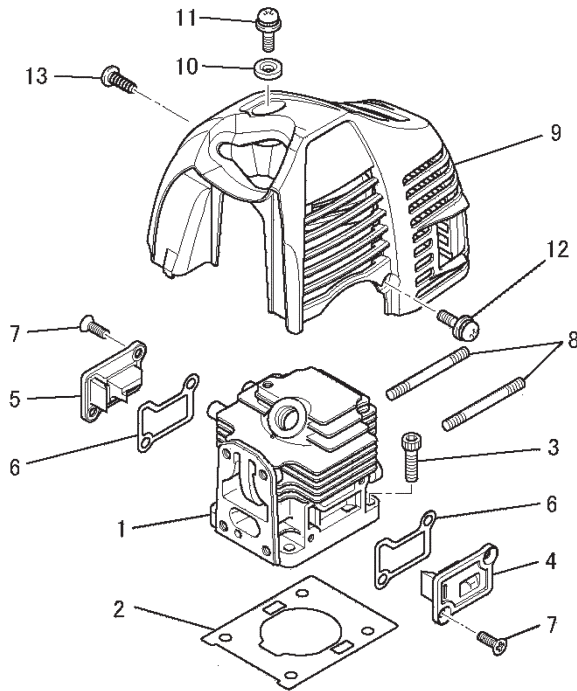

AHS2470M

TLE24FD-145

CYLINDER, TOP COVER SYSTEM

REF NO	PART NO	DESCRIPTION	QTY	NOTES
01	TLE24011	CYLINDER	1	
02	TLE24012	GASKET-CYLINDER	1	
03	TLE23016	BOLT-SCH	4	
04	TLE24013	COVER	1	
05	TLE24014	COVER	1	
06	TLE24015	GASKET	2	
07	TLE24016	SCREW	4	
08	TLE23021	BOLT-STUD	2	
09	TLE24017	COVER-TOP	1	
10	TLE24018	WASHER	1	
11	TLE23024	SCREW & WASHER	1	
12	TLE24051	SCREW&WASHER	1	
13	TLE24020	SCREW	1