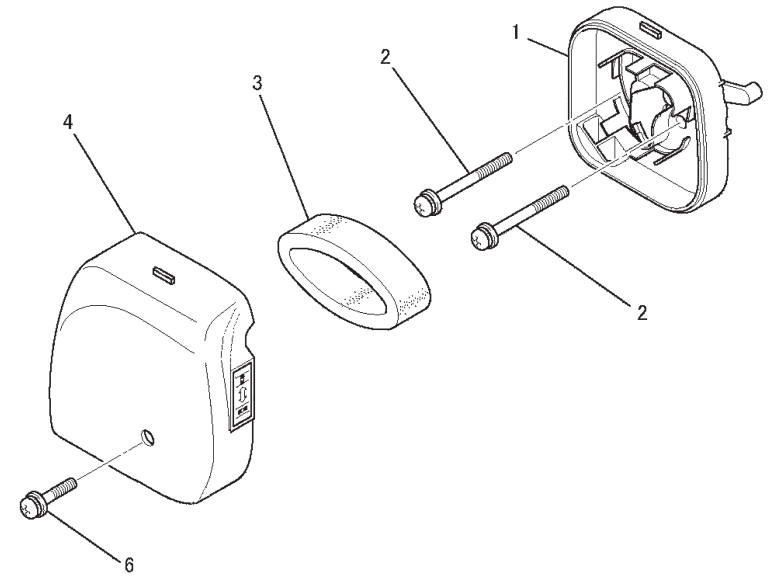

AHS2470M

TLE24FD-145

CARBURETOR SYSTEM

REF NO	PART NO	DESCRIPTION	QTY	NOTES
01	TLE24033	GASKET-INSULATOR	1	
02	TLE24034	INSULATOR	1	
03	TLE23044	SCREW & WASHER	4	
04	TLE24035	GASKET-CARBURETOR	1	
05	TLE24C00-M	CARBURETOR ASSY	1	
29	THCVR	DUST COVER	1	
C01	TF22C01	BODY ASSY-AIR PURGE	1	
C02	TF22C02	BODY ASSY-PUMP	1	
C05	TH26C05Z	O-RING	1	
C06	TF22C05	COVER-PRIMER PUMP	1	
C07	TLE24C07M	VALVE ASSY-THROTTLE	1	
C08	TF22C07	SWIVEL ASSY	1	
C09	TF22C08	VALVE-INLET NEEDLE	1	
C10	TF22C10	GASKET-METERING DIAPHRAGM	1	
C11	TEX54C11XA	GASKET-PUMP	1	
C12	TF22C13	DIAPHRAGM-PUMP	1	
C13	TJ27C13V	DIAPHRAGM ASSY-METERING	1	
C15	TF22C19	SCREW-COLLAR THROTTLE	2	
C16	TLE33C16	SCREW-CABLE ADJUST KIT	1	
C16A	TF22C20	SCREW-METERING LEVER PIN	1	
C17	TF22C18	SCREW-COVER	4	
C19	TF22C21	SPRING-METERING LEVER	1	
C21	TEX54C21XA	NUT-CABLE ADJUST	1	
C23	TF22C23	SCREEN-FUEL INLET	1	
C24	TF22C24	PIN-METERING LEVER	1	
C25	TF22C26	LEVER-METERING	1	
C26	TF22C27	BRACKET-CABLE	1	
C27	TF22C28	VALVE-CHECK	1	
C28	TF22C29	PRIMER-BULB	1	
CRK	TJ27V-CRK	CRK		