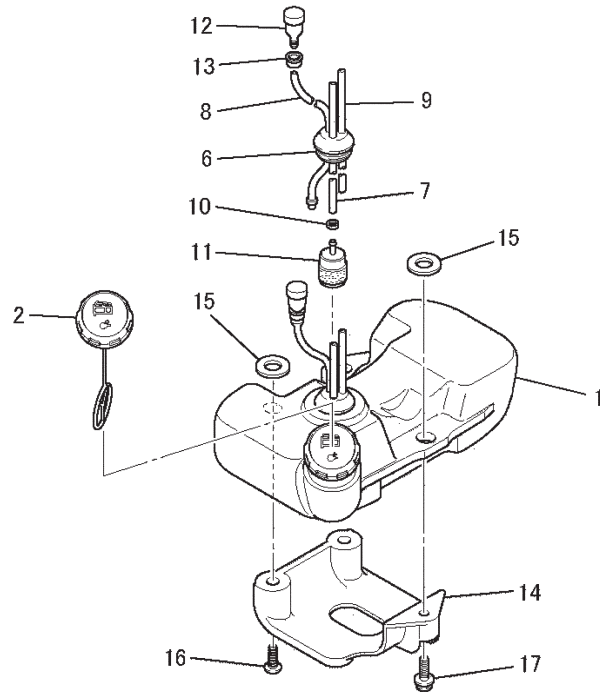

AHS2470M

TLE24FD-145

FUEL TANK SYSTEM

REF NO	PART NO	DESCRIPTION	QTY	NOTES
01	TLE24052	FUEL-TANK-ASSY	1	
02	TLE24053	TANK-CAP-ASSY	1	
06	TLE24054	GROMMET	1	
07	TLE24055	TUBE-FUEL	1	
08	TLE24056	HOSE-FUEL	1	
09	TLE24057	TUBE-FUEL	1	
10	TLE24058	BUSH	1	
11	TF22C30	FILTER-FUEL	1	
12	TLE23093	VALVE-BREATHER	1	
13	TLE23094	CLIP	1	
14	TLE24059	STAND-ENGINE	1	
15	TLE23076	WASHER	3	
16	TLE24060	TAP-SCREW	2	
17	TLE23078	SCREW & WASHER	1