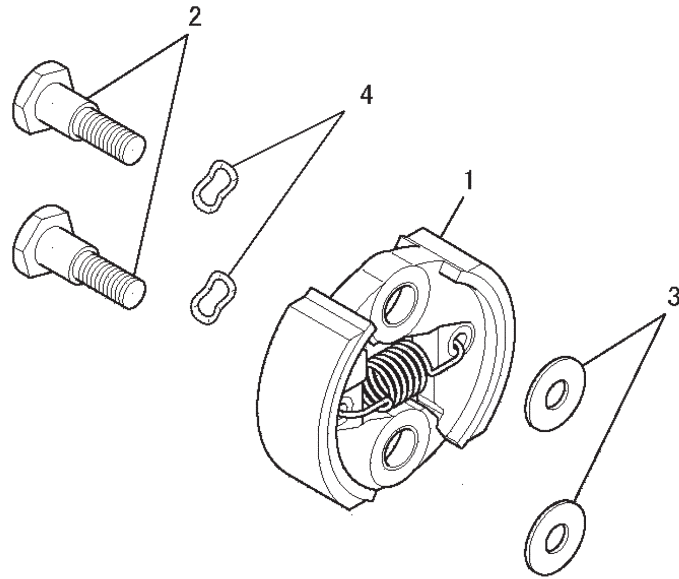

AHS2470M

TLE24FD-145

CARBURETOR SYSTEM

REF NO	PART NO	DESCRIPTION	QTY	NOTES
01	TLE24033	GASKET-INSULATOR	1	
02	TLE24034	INSULATOR	1	
03	TLE23044	SCREW & WASHER	4	
04	TLE24035	GASKET-CARBURETOR	1	
05	TLE24C00-M	CARBURETOR ASSY	1	
29	THCVR	DUST COVER	1	
C01	TF22C01	BODY ASSY-AIR PURGE	1	
C02	TF22C02	BODY ASSY-PUMP	1	
C05	TH26C05Z	O-RING	1	
C06	TF22C05	COVER-PRIMER PUMP	1	
C07	TLE24C07M	VALVE ASSY-THROTTLE	1	
C08	TF22C07	SWIVEL ASSY	1	
C09	TF22C08	VALVE-INLET NEEDLE	1	
C10	TF22C10	GASKET-METERING DIAPHRAGM	1	
C11	TEX54C11XA	GASKET-PUMP	1	
C12	TF22C13	DIAPHRAGM-PUMP	1	
C13	TJ27C13V	DIAPHRAGM ASSY-METERING	1	
C15	TF22C19	SCREW-COLLAR THROTTLE	2	
C16	TLE33C16	SCREW-CABLE ADJUST KIT	1	
C16A	TF22C20	SCREW-METERING LEVER PIN	1	
C17	TF22C18	SCREW-COVER	4	
C19	TF22C21	SPRING-METERING LEVER	1	
C21	TEX54C21XA	NUT-CABLE ADJUST	1	
C23	TF22C23	SCREEN-FUEL INLET	1	
C24	TF22C24	PIN-METERING LEVER	1	
C25	TF22C26	LEVER-METERING	1	
C26	TF22C27	BRACKET-CABLE	1	
C27	TF22C28	VALVE-CHECK	1	
C28	TF22C29	PRIMER-BULB	1	
CRK	TJ27V-CRK	CRK		

AHS2470M

TLE24FD-145

CLUTCH SYSTEM

REF NO	PART NO	DESCRIPTION	QTY	NOTES
01	TLE24046	CLUTCH	1	
02	TLE24047	BOLT-CLUTCH	2	
03	TLE24048	WASHER	2	
04	TLE23059	WASHER	2	

CONTROL SYSTEM

REF NO	PART NO	DESCRIPTION	QTY	NOTES
01	TLE24061	WIRE-THROTTLE	1	