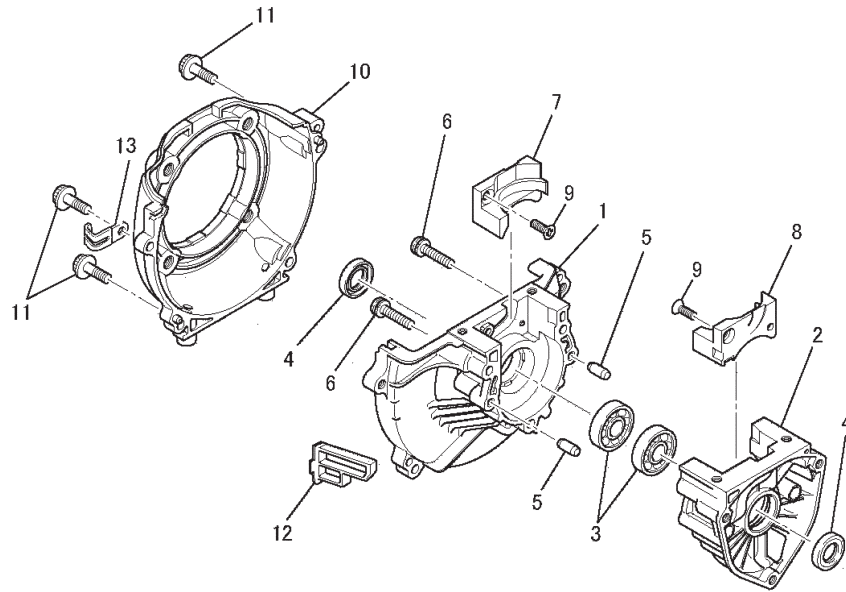

AHS2470M

TLE24FD-145

CARBURETOR SYSTEM

REF NO	PART NO	DESCRIPTION	QTY	NOTES
01	TLE24033	GASKET-INSULATOR	1	
02	TLE24034	INSULATOR	1	
03	TLE23044	SCREW & WASHER	4	
04	TLE24035	GASKET-CARBURETOR	1	
05	TLE24C00-M	CARBURETOR ASSY	1	
29	THCVR	DUST COVER	1	
C01	TF22C01	BODY ASSY-AIR PURGE	1	
C02	TF22C02	BODY ASSY-PUMP	1	
C05	TH26C05Z	O-RING	1	
C06	TF22C05	COVER-PRIMER PUMP	1	
C07	TLE24C07M	VALVE ASSY-THROTTLE	1	
C08	TF22C07	SWIVEL ASSY	1	
C09	TF22C08	VALVE-INLET NEEDLE	1	
C10	TF22C10	GASKET-METERING DIAPHRAGM	1	
C11	TEX54C11XA	GASKET-PUMP	1	
C12	TF22C13	DIAPHRAGM-PUMP	1	
C13	TJ27C13V	DIAPHRAGM ASSY-METERING	1	
C15	TF22C19	SCREW-COLLAR THROTTLE	2	
C16	TLE33C16	SCREW-CABLE ADJUST KIT	1	
C16A	TF22C20	SCREW-METERING LEVER PIN	1	
C17	TF22C18	SCREW-COVER	4	
C19	TF22C21	SPRING-METERING LEVER	1	
C21	TEX54C21XA	NUT-CABLE ADJUST	1	
C23	TF22C23	SCREEN-FUEL INLET	1	
C24	TF22C24	PIN-METERING LEVER	1	
C25	TF22C26	LEVER-METERING	1	
C26	TF22C27	BRACKET-CABLE	1	
C27	TF22C28	VALVE-CHECK	1	
C28	TF22C29	PRIMER-BULB	1	
CRK	TJ27V-CRK	CRK		

AHS2470M

TLE24FD-145

CLUTCH SYSTEM

REF NO	PART NO	DESCRIPTION	QTY	NOTES
01	TLE24046	CLUTCH	1	
02	TLE24047	BOLT-CLUTCH	2	
03	TLE24048	WASHER	2	
04	TLE23059	WASHER	2	

CONTROL SYSTEM

REF NO	PART NO	DESCRIPTION	QTY	NOTES
01	TLE24061	WIRE-THROTTLE	1	

AHS2470M

TLE24FD-145

CRANKCASE SYSTEM

REF NO	PART NO	DESCRIPTION	QTY	NOTES
01	TLE24001	CASE-DRIVE	1	
02	TLE24002	CASE-STARTER	1	
03	TLE24003	BEARING-BALL	2	
04	TLE24004	OIL-SEAL	2	
05	TLE23005	PIN-DOWEL	2	
06	TLE23006	SCREW & WASHER	3	
07	TLE24005	GUIDE	1	
08	TLE24006	GUIDE	1	
09	TLE24016	SCREW	2	
10	TLE24008	CASE-FAN	1	
11	TLE24009	SCREW	4	
12	TLE24010	COVER	1	
13	TLE23012	CLAMP	1	

CRANKSHAFT, PISTON SYSTEM

REF NO	PART NO	DESCRIPTION	QTY	NOTES
01	TLE24021	CRANKSHAFT-ASSY	1	
02	TLE24022	PISTON	1	
03	TLE23029	PIN-PISTON	1	
04	TLE24023	KEY-WOODRUFF	1	
05	TLE24024	RING-TOP	2	
06	TLE23031	CLIP-PISTON PIN	2	
07	TLE24025	BEARING-NEEDLE	1	
08	TLE24026	NUT-CONICAL-SPG	1	