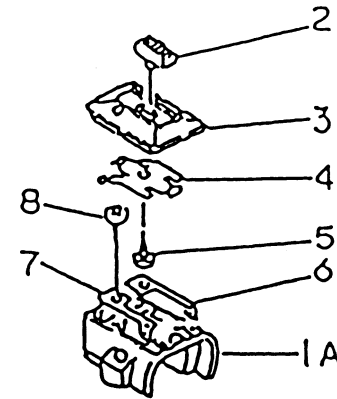

AHS2470M

TLE24FD-145

RECOIL STARTER SYSTEM

REF NO	PART NO	DESCRIPTION	QTY	NOTES
01	TLE24049	RECOIL-STARTER	1	
02	TLE24049-1	CASE-STARTER	1	
03	TLE24049-2	REEL	1	
04	TLE24049-3	CAM	1	
05	TLE24049-4	SPRING	1	
06	TLE23060-4	SPRING	1	
07	TLE23060-6	SCREW	1	
08	TLE24049-5	ROPE-STARTER	1	
09	TLE24049-6	KNOB	1	
10	TLE24050	PULLEY-STARTER	1	
11	TLE24050-1	RATCHET	2	
12	TLE24050-2	SPRING-RETURN	2	
13	TLE24050-3	SNAP-RING	2	
14	TLE24051	SCREW&WASHER	2	

THIS PAGE INTENTIONALLY LEFT BLANK

AHS2470M

TLE24FD-145

THROTTLE LEVER

REF NO	PART NO	DESCRIPTION	QTY	NOTES
	PW24015A	THROTTLE LEVER ASSY	1	
01A	PW24015-01A	BODY-UPPER	1	
01B	PW24015-01B	BODY-LOWER	1	
02	PW24015-02	SWITCH	1	
03	PW24015-03	COVER	1	
04	PW24015-04	SPRING	1	
05	PW24015-05	SCREW 3X8	1	
06	PW24015-06	PLATE-GROUND R	1	
07	PW24015-07	PLATE-GROUND L	1	
08	PW24015-05	SCREW 3X8	2	
09	PW24015-09	LEVER	1	
10	PW24015-10	SHAFT	1	
11	PW24015-11	SPRING	1	
12	PW24015-12	STOPPER	1	
13	PW24015-13	SPRING-RETURN	1	
14	PW24015-14	E-RING	1	
15A	214B0520	SCREW 5X20	2	
16A	311B0500	NUT 5MM	2	