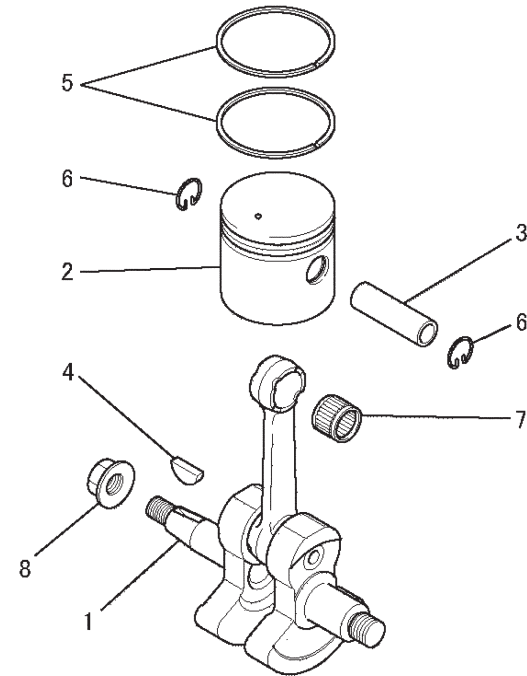

AHS2470M

TLE24FD-145

CARBURETOR SYSTEM

REF NO	PART NO	DESCRIPTION	QTY	NOTES
01	TLE24033	GASKET-INSULATOR	1	
02	TLE24034	INSULATOR	1	
03	TLE23044	SCREW & WASHER	4	
04	TLE24035	GASKET-CARBURETOR	1	
05	TLE24C00-M	CARBURETOR ASSY	1	
29	THCVR	DUST COVER	1	
C01	TF22C01	BODY ASSY-AIR PURGE	1	
C02	TF22C02	BODY ASSY-PUMP	1	
C05	TH26C05Z	O-RING	1	
C06	TF22C05	COVER-PRIMER PUMP	1	
C07	TLE24C07M	VALVE ASSY-THROTTLE	1	
C08	TF22C07	SWIVEL ASSY	1	
C09	TF22C08	VALVE-INLET NEEDLE	1	
C10	TF22C10	GASKET-METERING DIAPHRAGM	1	
C11	TEX54C11XA	GASKET-PUMP	1	
C12	TF22C13	DIAPHRAGM-PUMP	1	
C13	TJ27C13V	DIAPHRAGM ASSY-METERING	1	
C15	TF22C19	SCREW-COLLAR THROTTLE	2	
C16	TLE33C16	SCREW-CABLE ADJUST KIT	1	
C16A	TF22C20	SCREW-METERING LEVER PIN	1	
C17	TF22C18	SCREW-COVER	4	
C19	TF22C21	SPRING-METERING LEVER	1	
C21	TEX54C21XA	NUT-CABLE ADJUST	1	
C23	TF22C23	SCREEN-FUEL INLET	1	
C24	TF22C24	PIN-METERING LEVER	1	
C25	TF22C26	LEVER-METERING	1	
C26	TF22C27	BRACKET-CABLE	1	
C27	TF22C28	VALVE-CHECK	1	
C28	TF22C29	PRIMER-BULB	1	
CRK	TJ27V-CRK	CRK		

AHS2470M

TLE24FD-145

CLUTCH SYSTEM

REF NO	PART NO	DESCRIPTION	QTY	NOTES
01	TLE24046	CLUTCH	1	
02	TLE24047	BOLT-CLUTCH	2	
03	TLE24048	WASHER	2	
04	TLE23059	WASHER	2	

CONTROL SYSTEM

REF NO	PART NO	DESCRIPTION	QTY	NOTES
01	TLE24061	WIRE-THROTTLE	1	

CRANKSHAFT, PISTON SYSTEM

REF NO	PART NO	DESCRIPTION	QTY	NOTES
01	TLE24021	CRANKSHAFT-ASSY	1	
02	TLE24022	PISTON	1	
03	TLE23029	PIN-PISTON	1	
04	TLE24023	KEY-WOODRUFF	1	
05	TLE24024	RING-TOP	2	
06	TLE23031	CLIP-PISTON PIN	2	
07	TLE24025	BEARING-NEEDLE	1	
08	TLE24026	NUT-CONICAL-SPG	1	