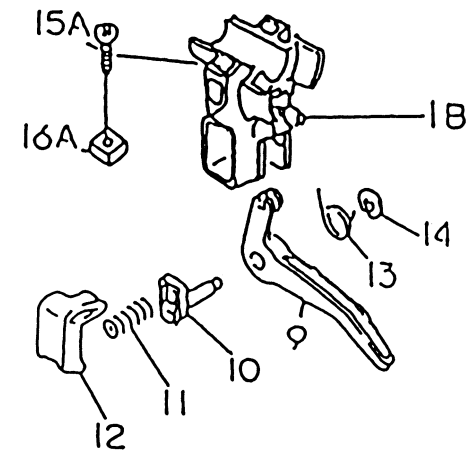

AHS2470M

TLE24FD-145

RECOIL STARTER SYSTEM

REF NO	PART NO	DESCRIPTION	QTY	NOTES
01	TLE24049	RECOIL-STARTER	1	
02	TLE24049-1	CASE-STARTER	1	
03	TLE24049-2	REEL	1	
04	TLE24049-3	CAM	1	
05	TLE24049-4	SPRING	1	
06	TLE23060-4	SPRING	1	
07	TLE23060-6	SCREW	1	
08	TLE24049-5	ROPE-STARTER	1	
09	TLE24049-6	KNOB	1	
10	TLE24050	PULLEY-STARTER	1	
11	TLE24050-1	RATCHET	2	
12	TLE24050-2	SPRING-RETURN	2	
13	TLE24050-3	SNAP-RING	2	
14	TLE24051	SCREW&WASHER	2	

THIS PAGE INTENTIONALLY LEFT BLANK

AHS2470M

TLE24FD-145

THROTTLE LEVER

REF NO	PART NO	DESCRIPTION	QTY	NOTES
	PW24015A	THROTTLE LEVER ASSY	1	
01A	PW24015-01A	BODY-UPPER	1	
01B	PW24015-01B	BODY-LOWER	1	
02	PW24015-02	SWITCH	1	
03	PW24015-03	COVER	1	
04	PW24015-04	SPRING	1	
05	PW24015-05	SCREW 3X8	1	
06	PW24015-06	PLATE-GROUND R	1	
07	PW24015-07	PLATE-GROUND L	1	
08	PW24015-05	SCREW 3X8	2	
09	PW24015-09	LEVER	1	
10	PW24015-10	SHAFT	1	
11	PW24015-11	SPRING	1	
12	PW24015-12	STOPPER	1	
13	PW24015-13	SPRING-RETURN	1	
14	PW24015-14	E-RING	1	
15A	214B0520	SCREW 5X20	2	
16A	311B0500	NUT 5MM	2	