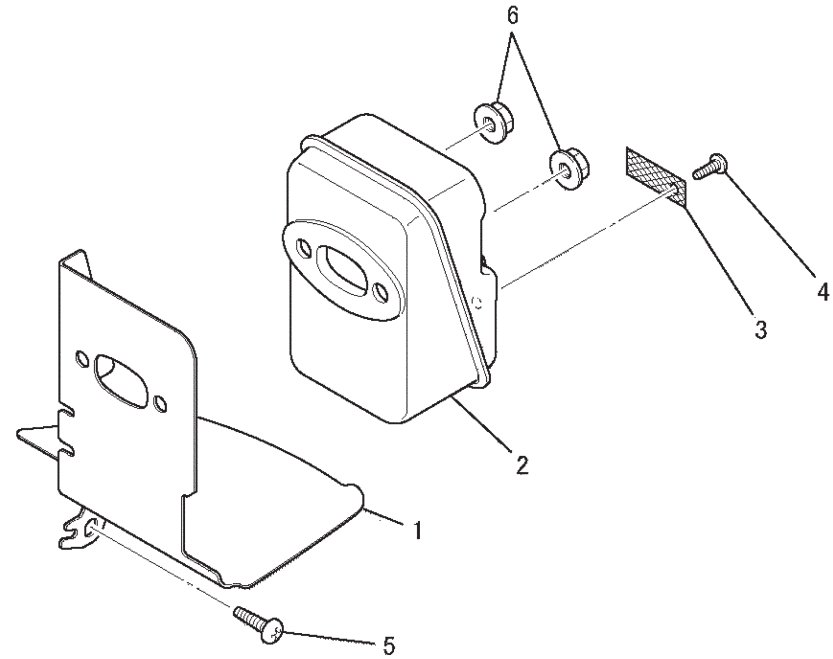

MUFFLER SYSTEM

REF NO	PART NO	DESCRIPTION	QTY	NOTES
01	TLE24041	GASKET-MUFFLER	1	
02	TLE24042	MUFFLER-ASSY	1	
03	TLE24043	SPARK-ARRESTER	1	
04	TLE23054	SCREW	1	
05	TLE24044	SCREW	1	
06	TLE24045	NUT-FLANGE	2