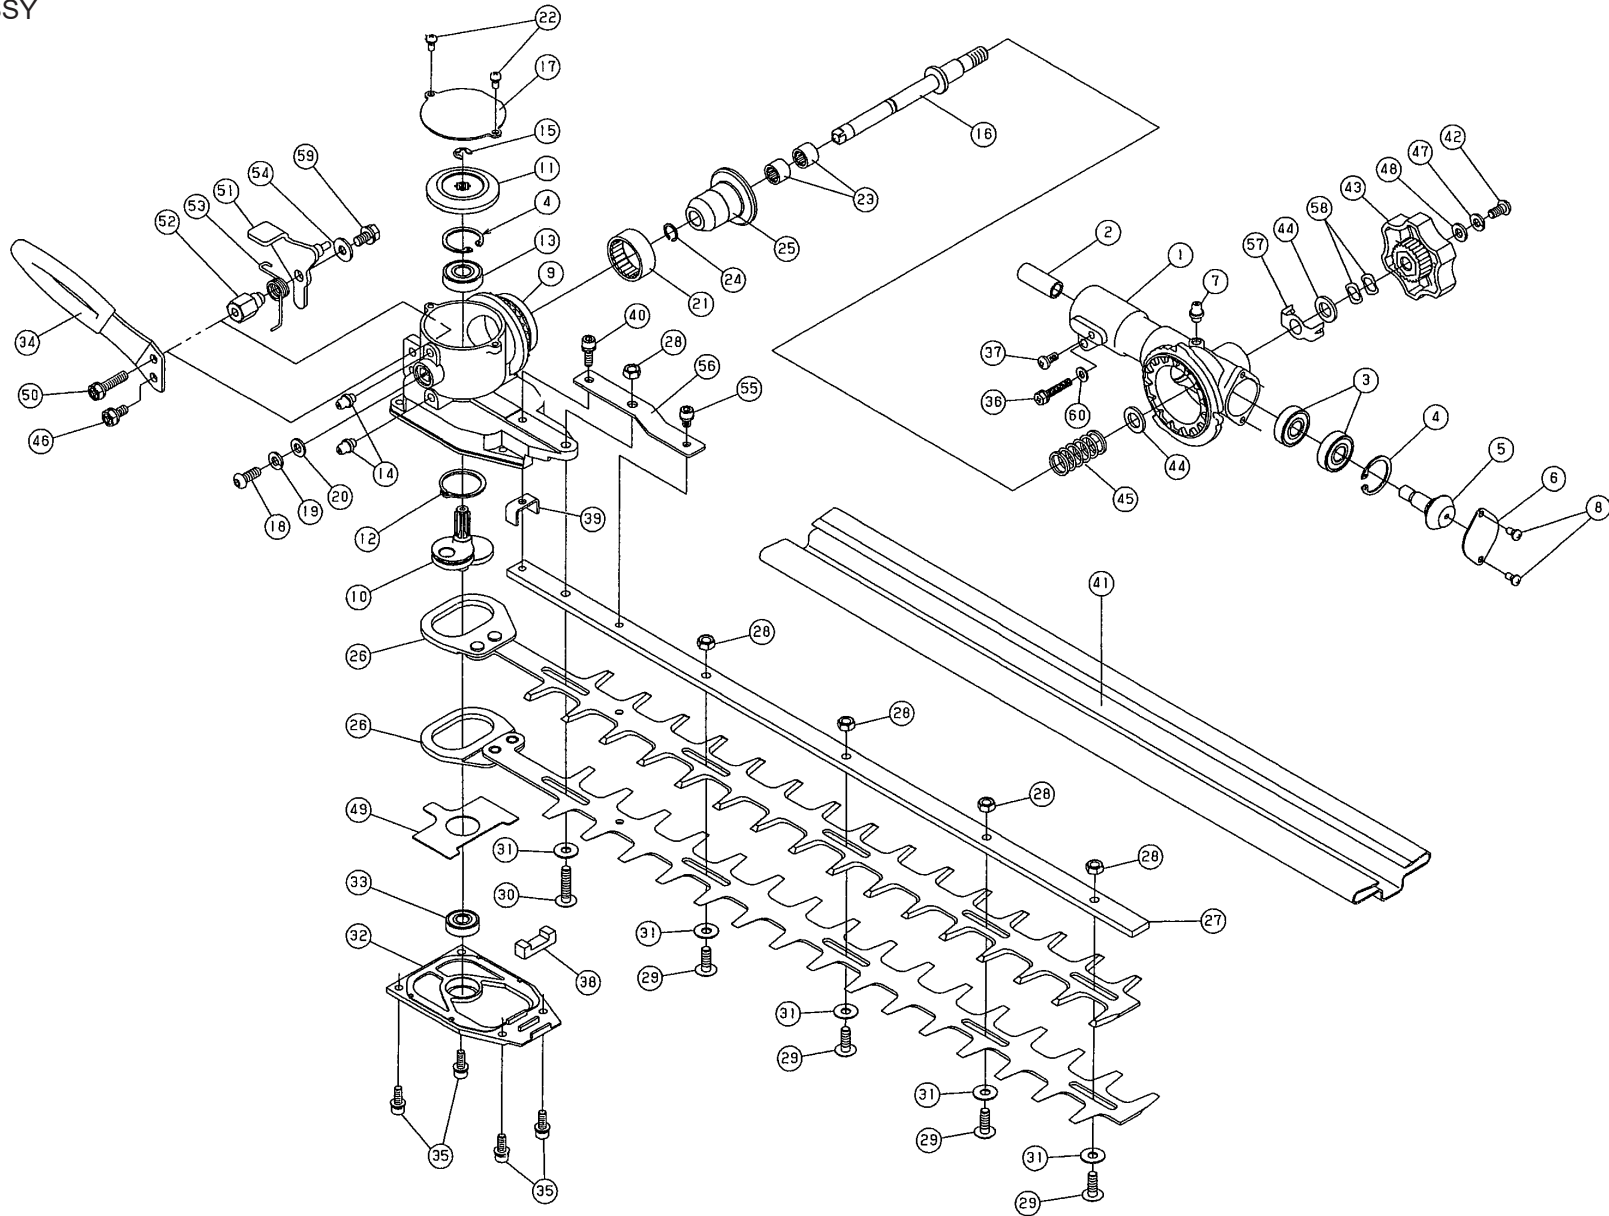

AHS2470M

BLADE ASSY

TLE24FD-145

AHS2470M

TLE24FD-145

BLADE ASSY

REF NO	PART NO	DESCRIPTION	QTY	NOTES
01	AH27001	CASE-JOINT	1	
02	AH26042	JOINT-7X7X0.25	1	
03	92045-2242	BEARING-BALL, 6000ZZ	2	
04	AH26012	RING-SNAP 26	2	
04	AH26012	RING-SNAP 26	2	
05	AH27005	BEVEL GEAR 1.5-14	1	
06	AH27006	BLIND PLATE, C	1	
07	PW27526	GREASE FITTING M6X1.0	1	
08	224AA0408	SCREW-PAN-WP-CROSS 4X8	2	
09	AH27009	GEAR CASE	1	
10	AH27010	CAM SHAFT 28 46.85	1	
11	AH27011	BEVEL GEAR 1.5-32	1	
12	AH26026	SNAP RING-28	1	
13	PW23003	BEARING (6000RU)	1	
14	PW27526	GREASE FITTING M6X1.0	2	
15	PW24015-14	E-RING	1	
16	AH27016	SHAFT	1	
17	AH27017	BLIND PLATE-B	1	
18	AH27018	BUTTON SCREW-6x16	1	
19	SW006	WASHER-SPRING 6MM	1	
20	FW006	WASHER 6MM	1	
21	AH27021	NEEDLE ROLLER BEARING L	1	
22	224AA0408	SCREW-PAN-WP-CROSS 4X8	2	
23	AH27023	NEEDLE ROLLER BEARING S	2	
24	PW24043	RING- SNAP #10	1	
25	AH27025	BEVEL GEAR 1.5-14X27	1	
26	AHT-270	BLADE	2	
27	AH27027	BAR-BLADE	1	
28	AH26022	U-NUT 6MM	5	
29	AH26032	SCREW-BLADE 17	4	
30	AH27030	SCREW-BLADE 26	1	
31	AH26030	WASHER-SLIDE	5	
32	AH27032	COVER	1	
33	AH26018	BEARING-BALL 608UU	1	
34	AH27034	HANDLE 30B	1	

BLADE ASSY

REF NO	PART NO	DESCRIPTION	QTY	NOTES
35	AH27035	SOCKET SCREW-5x14	4	
36	B05X25W	BOLT W/WASHERS 5X25	1	
37	AH27036	SCREW-5x12	1	
38	AH27037	GREASE KEEPER	1	
39	AH27038	PLATE-GUIDE	1	
40	AH27039	SOCKET SCREW-5x16	1	
41	AH26048	COVER-BLADE	1	
42	AH27041	BUTTON SCREW-6x12	1	
43	AH27042	GRIP	1	
44	AH27043	WASHER-SMALL-10	2	
45	AH27044	SPRING 1.6x16. 5X37. 5	1	
46	186B0612	BOLT 6X12 W/WASHER	1	
47	SW006	WASHER-SPRING 6MM	1	
48	AH27047	WASHER-6	1	
49	AH27048	PLATE	1	
50	B06X20W	BOLT W/WASHERS 6X20	1	
51	AH27050	LEVER	1	
52	AH27051	BUSH L	1	
53	AH27052	SPRING 1.6x10.8	1	
54	AH27053	WASHER 6x1.6	1	
55	AH27054	SOCKET SCREW 5x8	1	
56	AH27055	PLATE-SUPPORT	1	
57	AH27056	SPRING-PLATE	1	
58	AH27057	SPRING-WAVE, 10	2	
59	AH27058	BOLT W/WASHER-6x16	1	
60	SFW005	WASHER 5MM	1	